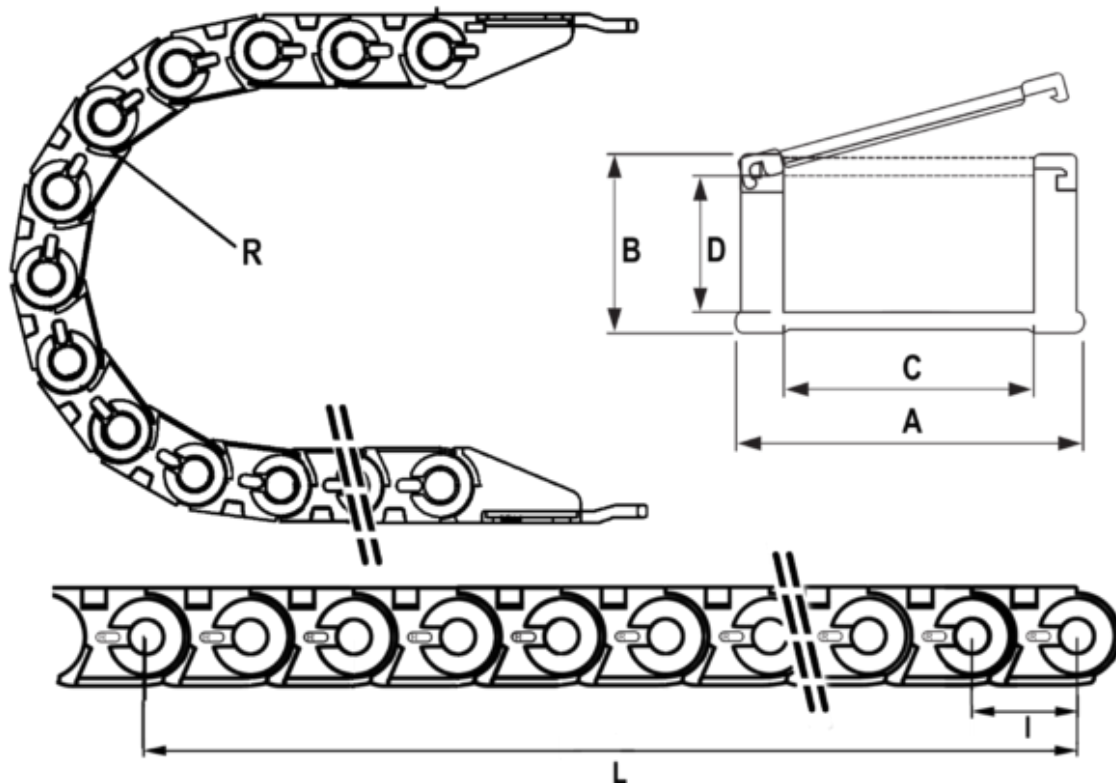

Data Sheet

Article number: 18CPS03327R045
Description: Cable chain, CPS MINI
Type CPS033.27.R45-990L (30 LK)

Measures

Full length	= 990mm
Inside Height	= 23
Inside Width	= 27
Link Length(Pitch)	= 33
Outside Height	= 31
Outside Width	= 45
Radius	= 045